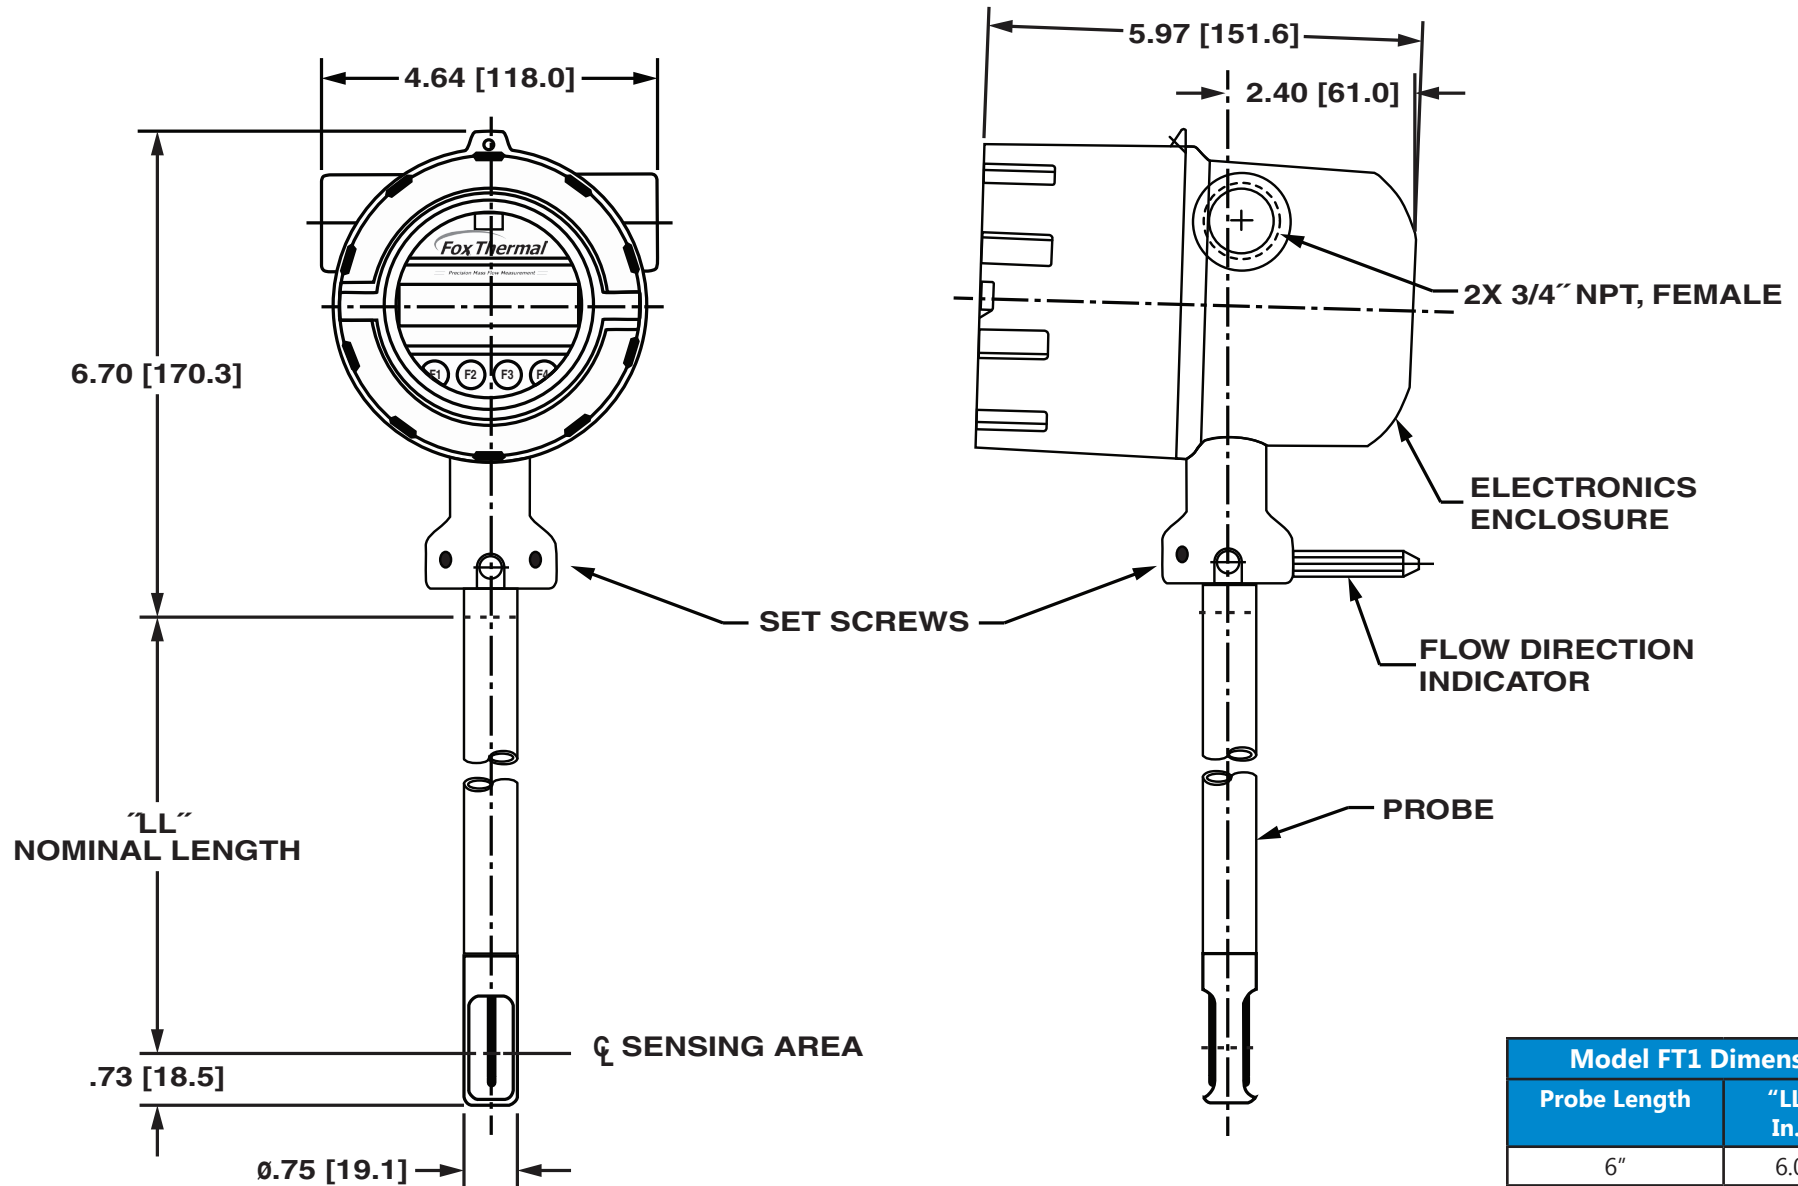

Model FT1 Flowmeter Dimensional Drawing

Local Electronics, Insertion Style

Model FT1 Dimensions	
Probe Length	"LL" Dim. In. (mm)
6"	6.0 (152)
9"	9.0 (229)
12"	12.0 (305)
15"	15.0 (381)
18"	18.0 (457)
24"	24.0 (610)
30"	30.0 (762)
36"	36.0 (914)